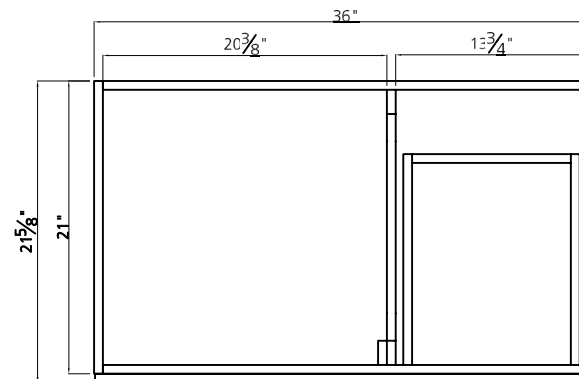

# BRIGHTON COLLECTION

36"

SKU # 605-4627  
36"W x 32"H x 18-3/4"D

36"

SKU # 605-4620  
36"W x 32"H x 21-3/4"D

## Product Specifications:

- 1 door with 2 drawers (right)
- Available in matte white
- Soft-close door and drawers for smooth and quiet use
- Decorative arched toe-kick
- Trendy shaker styling is ideal for any décor
- Vanity top, hardware and faucet sold separately

\* Please send the images of the sticker which is pasted behind the door for replacement part reference.

36" Brighton vanity base